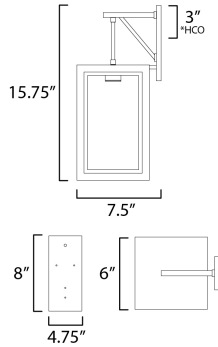

PRODUCT DESCRIPTION

Two tone frames of Black or White with internal Gold frames provides a neoclassical approach to the squared coach lantern. The sconces jut out from the wall on well-defined trusses that add a contemporary element. Delivering classic design that suits most exteriors, this collection adds interest in the interior contrasting frame of Gold that secures clear glass panes to diffuse the lamp within.